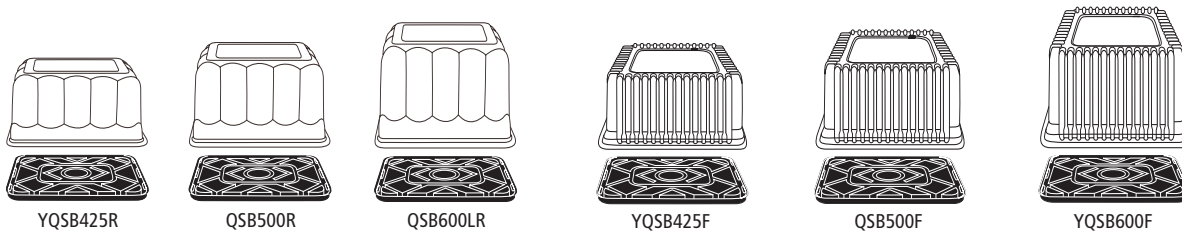

BCB425R

PT13B150F

APET Bar Cake & Cookie Packaging

Product Number	Description	Case Pack	Case Weight	Case Cube
RoseDome™				
BCB	Black Bar Cake Base	200	25.23	3.36
BCD375R	3.75" RoseDome™ for Bar Cake	200	24.43	5.83
BCD425R*	4.25" RoseDome™ for Bar Cake	200	22.02	3.36
BCB425R	4.25" RoseDome™ with Black Base for Bar Cake - Combo Pack	100	22.10	5.83
Cookie Package with Fluted Dome				
PT13B150F	1.5" Fluted Dome with 13" Black Pizza Tray - Combo Pack	100	28.05	6.20

APET Sheet Cake Packaging - 1/8

Product Number	Description	Case Pack	Case Weight	Case Cube
RoseDome™				
ESB	1/8 Sheet Cake base	200	21.59	3.88
ES425LR	4.25" RoseDome™ with Label Panel for 1/8 Sheet Cake	200	31.74	5.21
ES500R*	5" RoseDome™ for 1/8 Sheet Cake	200	28.91	5.21
ESB425LR	4.25" RoseDome™ with Label Panel with Black Base for 1/8 Sheet Cake - Combo Pack	100	24.16	5.21
ESB500R	5" RoseDome™ with Black Base for 1/8 Sheet cake - Combo Pack	100	25.03	5.21
Fluted				
ESB	1/8 Black Sheet Cake base	200	21.59	3.88
ES325F	3.25" Fluted Dome for 1/8 Sheetcake	200	19.99	4.56
ES350F	3.5" Fluted Dome for 1/8 Sheetcake	200	22.54	3.88
ESB350F	3.5" Fluted Dome with Black Base for 1/8 Sheetcake - Combo Pack	100	20.60	3.88
YESB500F	5" Fluted Dome with Black Base for 1/8 Sheetcake - Combo Pack	50	12.07	2.39