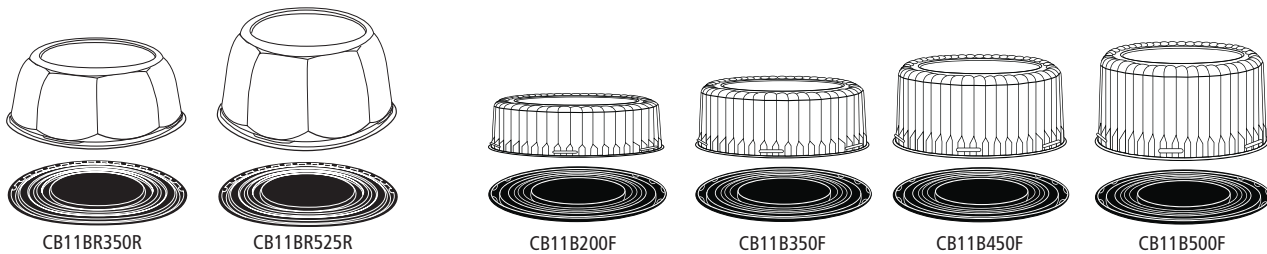

APET Round Cake Packaging – 9"

Product Number	Description	Case Pack	Case Weight	Case Cube
RoseDome™				
CB11B*	Black Base for 9" Cake	200	20.84	5.83
CD11350R*	3.5" RoseDome™ for 9" Cake	200	31.22	7.04
CD11525R	5.25" RoseDome™ for 9" Cake	100	22.89	4.53
CB11BR350R*	3.5" RoseDome™ with Black Base for 9" Cake - Combo Pack	100	22.77	7.04
CB11BR525R	5.25" RoseDome™ with Black Base for 9" Cake - Combo Pack	50	17.01	4.53
Fluted				
CB11B*	Black Base for 9" Cake	200	20.84	5.83
CD11175F	1.75" Fluted Dome for 9" Cake	200	22.64	5.83
CD11200F*	2" Fluted Dome for 9" Cake	200	21.11	5.83
CB11B200F	2" Fluted Dome with Black Base for 9" Cake - Combo Pack	100	22.81	5.83
CB11B350F	3.5" Fluted Dome with Black Base for 9" Cake - Combo Pack	100	25.25	7.04
CB11B450F	4.5" Fluted Dome with Black Base for 9" Cake - Combo Pack	100	31.39	7.04
CB11B500F	5" Fluted Dome with Black base for 9" Cake - Combo Pack	100	27.05	7.04