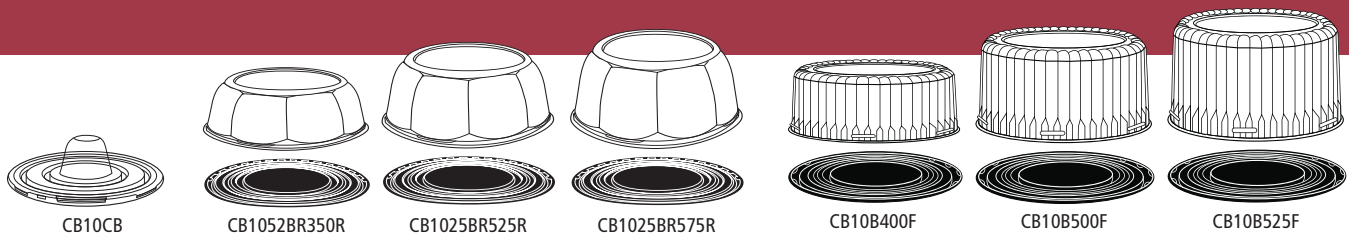

APET Round Cake Packaging – 8"

Product Number	Description	Case Pack	Case Weight	Case Cube
RoseDome™				
CB10B	9.75" Black Base for 8" Cake	200	14.38	5.80
CB1025B	10.25" Black Base for 8"- 9" Cake	200	15.95	5.75
CB10BB	9.75" Black Bundt Base for 8" Cake	200	15.16	5.34
CB10CB*	9.75" Clear Bundt Base for 8" Cake	200	15.16	5.05
CD10350R*	3.5" Rosedome for 8" Cake	200	20.65	5.05
CD1025350R	3.5" Rosedome for 8"- 9" Cake	200	20.91	5.30
CD1025525R	5.25" Rosedome for 8" Cake	200	27.89	6.07
CB10BR350R	3.5" Rosedome with 9.75" Black Base for 8" Cake - Combo Pack	100	20.74	5.80
CB1025BR350R	3.5" Rosedome with 10.25" Black Base for 8"- 9" Cake - Combo Pack	100	18.72	5.30
CB10BR525R	5.25" Rosedome with 9.75" Black Base for 8" Cake - Combo Pack	100	23.97	5.80
CB1025BR525R	5.25" Rosedome with 10.25" Black Base for 8"- 9" Cake - Combo Pack	100	23.98	6.07
CB1025BR575R	5.75" Rosedome with 10.25" Black Base for 8" Cake - Combo Pack	100	24.49	6.07
Fluted				
CB10B	9.75" Black Base for 8" Cake	200	14.38	5.80
CB1025B	10.25" Black Base for 8"- 9" Cake	200	15.95	5.75
CB10BB	9.75" Black Bundt Base for 8" Cake	200	15.16	5.40
CB10CB*	9.75" Clear Bundt Base for 8" Cake	200	15.16	5.40
CD10250300FT	3" Smooth Wall Cake Dome for 8" Cake	1280	249.27	48.67
CD10250F*	2.5" Fluted Dome for 8" Cake	200	19.33	4.57
CD10350F*	3.5" Fluted Dome for 8" Cake	200	19.04	5.05
CD1025350F	3.5" Dome for 10.25" Base for 8"- 9" Cake	200	21.46	5.49
CD10400F*	4" Fluted Dome for 8" Cake	200	20.63	5.80
CD10450F	4.5" Fluted Dome for 8" Cake	200	22.96	5.05
CD10500F*	5" Fluted Dome for 8" Cake	200	27.69	5.05
CD1025525F*	5.25" Fluted Dome for 10.25" Base for 8"- 9" Cake	200	25.67	7.08
CB10B350F	3.5" Fluted Dome with Black Base for 8" Cake - Combo Pack	100	17.51	4.57
CB1025B350F	3.5" Fluted Dome with 10.25" Black Base for 8"- 9" Cake - Combo Pack	100	18.82	5.49
CB10B400F	4" Fluted Dome with Black Base for 8" Cake - Combo Pack	100	18.88	5.05
CB10B500F	5" Fluted Dome with Black Base for 8" Cake - Combo Pack	100	19.47	5.05
CB10B525F*	5.25" Fluted Dome with Black Base for 8" Cake - Combo Pack	100	19.03	5.80
CB1025B525F	5.25" Fluted Dome with 10.25" Black Base for 8"- 9" Cake - Combo Pack	100	20.96	6.07