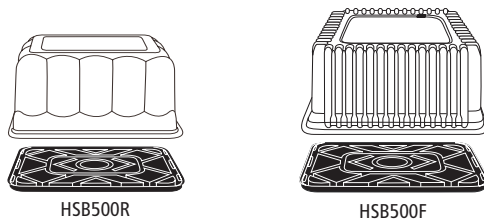

APET Sheet Cake Packaging - 1/2

Product Number	Description	Case Pack	Case Weight	Case Cube
RoseDome™				
HSB500R	5" RoseDome™ with Black Base for 1/2 Sheet Cake - Combo Pack	25	21.77	4.14
Fluted				
HSB	1/2 Black Sheet Cake Base	50	18.68	4.10
HS500F	5" Fluted Dome for 1/2 Sheet Cake	50	22.56	4.10
HSB500F	5" Fluted Dome with Black Base for 1/2 Sheet Cake - Combo Pack	25	20.62	4.14