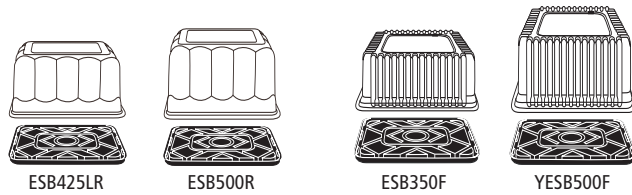

APET Sheet Cake Packaging - 1/8

Product Number	Description	Case Pack	Case Weight	Case Cube
RoseDome™				
ESB	1/8 Sheet Cake base	200	21.59	3.88
ES425LR	4.25" RoseDome™ with Label Panel for 1/8 Sheet Cake	200	31.74	5.21
ES500R*	5" RoseDome™ for 1/8 Sheet Cake	200	28.91	5.21
ESB425LR	4.25" RoseDome™ with Label Panel with Black Base for 1/8 Sheet Cake - Combo Pack	100	24.16	5.21
ESB500R	5" RoseDome™ with Black Base for 1/8 Sheet cake - Combo Pack	100	25.03	5.21
Fluted				
ESB	1/8 Black Sheet Cake base	200	21.59	3.88
ES325F	3.25" Fluted Dome for 1/8 Sheetcake	200	19.99	4.56
ES350F	3.5" Fluted Dome for 1/8 Sheetcake	200	22.54	3.88
ESB350F	3.5" Fluted Dome with Black Base for 1/8 Sheetcake - Combo Pack	100	20.60	3.88
YESB500F	5" Fluted Dome with Black Base for 1/8 Sheetcake - Combo Pack	50	12.07	2.39