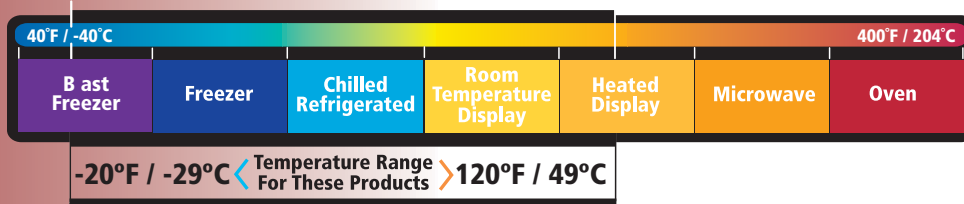

PET (-20°F/-29°C - 120°F/49°C)

These guidelines are supplied to assist you in determining the proper use of Pactiv products. They are based upon testing and published guidelines and are reliable in most applications. However, because every food supplier's recipes, ingredients, processes and supply chain is unique, these guidelines are not a substitute for product testing. Confirmation of product acceptability under your specific conditions of use must be done by you.

www.pactiv.com
800.476.4300

Carry-Out Packaging • Reheatable Packaging • Catering Products
Prep & Serve Packaging • Serve & Carry Trays • Bakery Carry-Out
Packaging • Tableware • Beverage Packaging • Packaging
Technology / Processor Packaging • Supermarket Trays

1900 West Field Court / Lake Forest, IL 60045 / 800.476.4300
3471 McNicoll Avenue / Scarborough, Ontario M1V 4B8 / Canada / 800.387.3282

5/07 10M Lit #7-203CC
© PACTIV Corporation 2007